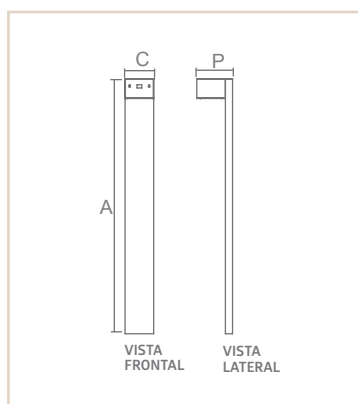

USO	MEDIDA CXAXP (MM)	LÂMPADAS E POTÊNCIA MAX.	SOQUETE	CORES			
				BR	PT	TB	CTE
EXT / INT	152X2002X191	AR111 50W / LED	1XGU10	04630	04631	04632	04633